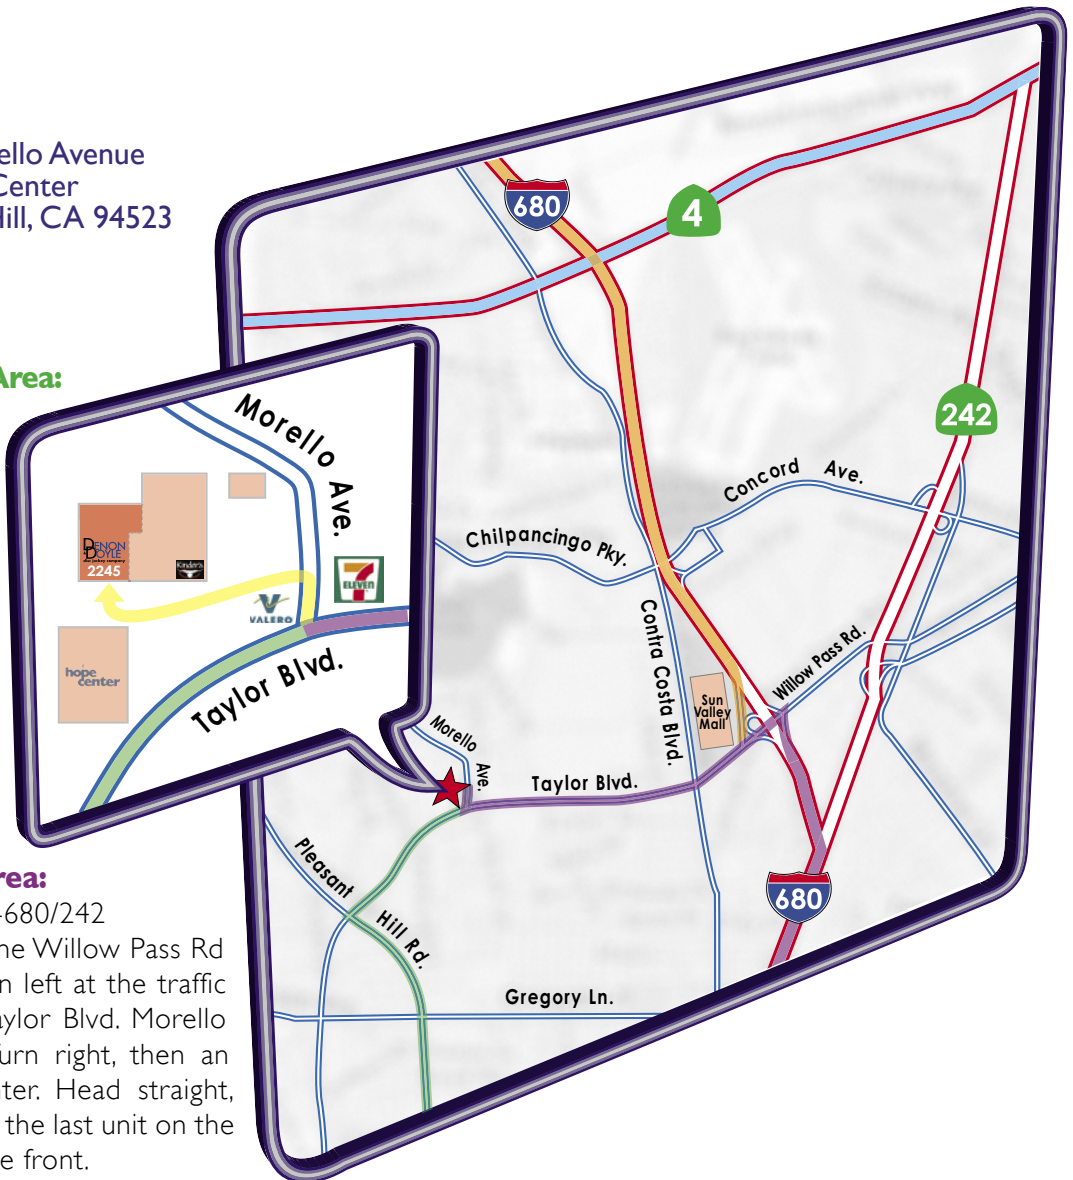

coming to our neighborhood?

LET US MAKE IT EASY FOR YOU

Destination:

**DENON
& DOYLE**
disc jockey company

2245 Morello Avenue
Hillcrest Center
Pleasant Hill, CA 94523

From San Francisco/Oakland Area:

Take I-580 East to the Hwy 24/Walnut Creek exit. Towards the end of Hwy 24, take the Pleasant Hill Rd exit North. Stay on it for approximately 5 miles (Pleasant Hill Rd turns into Taylor Blvd). Turn left on Morello Ave and another immediate left into Hillcrest Center. Head straight, towards the back of the lot. We are the last unit on the right. You can't miss our sign on the front.

From San Jose/San Ramon Area:

Take I-680 North. Stay left at the I-680/242 junction to remain on I-680. Take the Willow Pass Rd exit following the junction and turn left at the traffic light. Willow Pass Rd turns into Taylor Blvd. Morello Ave is at the third traffic light. Turn right, then an immediate left into Hillcrest Center. Head straight, towards the back of the lot. We are the last unit on the right. You can't miss our sign on the front.

From Benicia/Martinez Area:

Take I-680 South to the Willow Pass Rd exit. Turn right at the traffic light. Willow Pass Rd turns into Taylor Blvd. Morello Ave is at the third traffic light. Turn right, then an immediate left into Hillcrest Center. Head straight, towards the back of the lot. We are the last unit on the right. You can't miss our sign on the front.

From Richmond or Antioch Areas:

Take Hwy 4 towards I-680 and head south. Then follow directions for Benicia/Martinez Area.

CALL US AT (925) 944-5021 TO LET US KNOW YOU'LL BE STOPPING BY

office hours: 10:00am - 6:00pm Monday thru Friday
Evenings & Saturdays available upon request